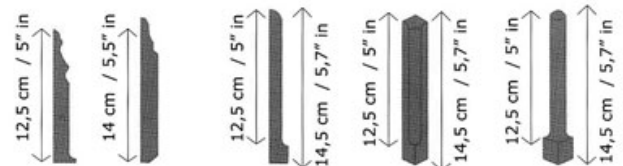

Cove Bases

Special cove base & corners bases