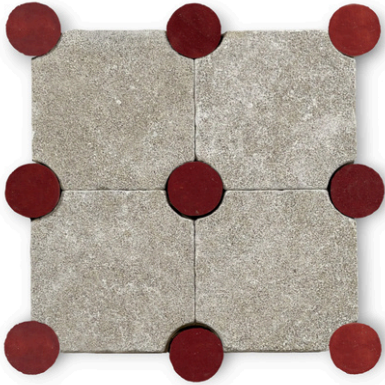

Lacquered Tuscany
Terracotta with Oyster
Shell Glazed Zellige Key

Chateau Saint Gilles Glace
Limestone + Zellige

Rhone Field + Border 6" Cement Tile

Bretagne 6" Cement Tile

Chateau Etienne Cerise
Limestone + Zellige