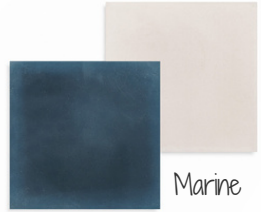

My desire is to bring this ethos of materials, joy, and love of color to our collaboration with Villa Lagoon.

...Christina

Majolica Green
Persian Yellow
Rembrandt Red

The Collection

A harmony of four distinct organic materials—Cement, Zellige, Terracotta, and Limestone— to create a library of colors and texture where every element speaks the same language.

CEMENT Patterns & Solids Crafted in a 6" Heritage Format

ZELLIGE Hand Chiseled Solids & Mosaics

LIMESTONE Shapes & Mosaics with Mixed Zellige Keys

TERRACOTTA Full Bodied Hexagons & Octagons with Zellige Keys

Materials + Colorways

Cement

Brume

Forêt

Marine

Pierre

Glace

Bonbon