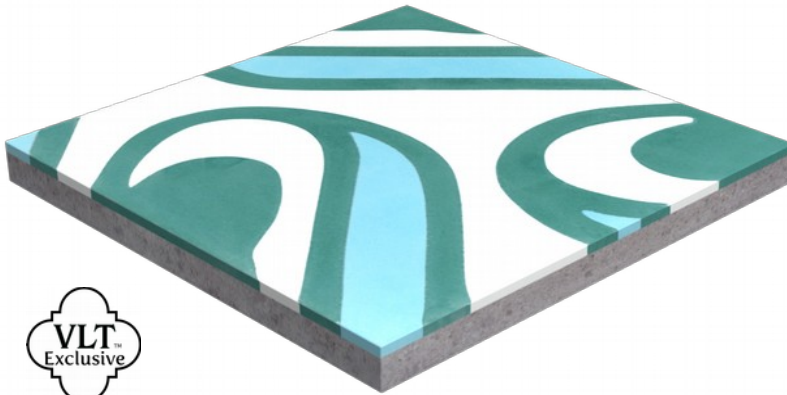

# Surf Aqua

Cement Tile

Product: Hand-Crafted Cement Tile  
Pattern: **Surf Aqua**  
Collection: South Beach

Colors: White (SB-1000)  
Frosted Teal (SB-3027)  
Miami Blue (SB-4005)

Notes: Custom options available w/a 12-14 week lead time.

|                  |             |            |
|------------------|-------------|------------|
| Area:            | ~8" x 8"    | 20 x 20 cm |
| Thickness:       | 1/2"        | 12 mm      |
| Sugg. Joint:     | 1/16" +     | 1.5 mm +   |
| Pieces Per Box:  | 8           | 8          |
| Area Per Box:    | 3.47 sq.ft. | 0.32 sq.m  |
| Weight Per Tile: | 2.65 lbs    | 1.20 kg    |
| Weight Per Box:  | 21.2 lbs    | 9.61 kg    |